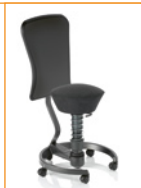

## Versions

“swopper” STANDARD  
The entry model with  
robust Softex®-Cover

“swopper” CLASSIC  
The classic and allrounder  
with large  
configuration program

“swopper” WORK  
The complete package  
with DIN EN 1335  
incl. rollers and backrest